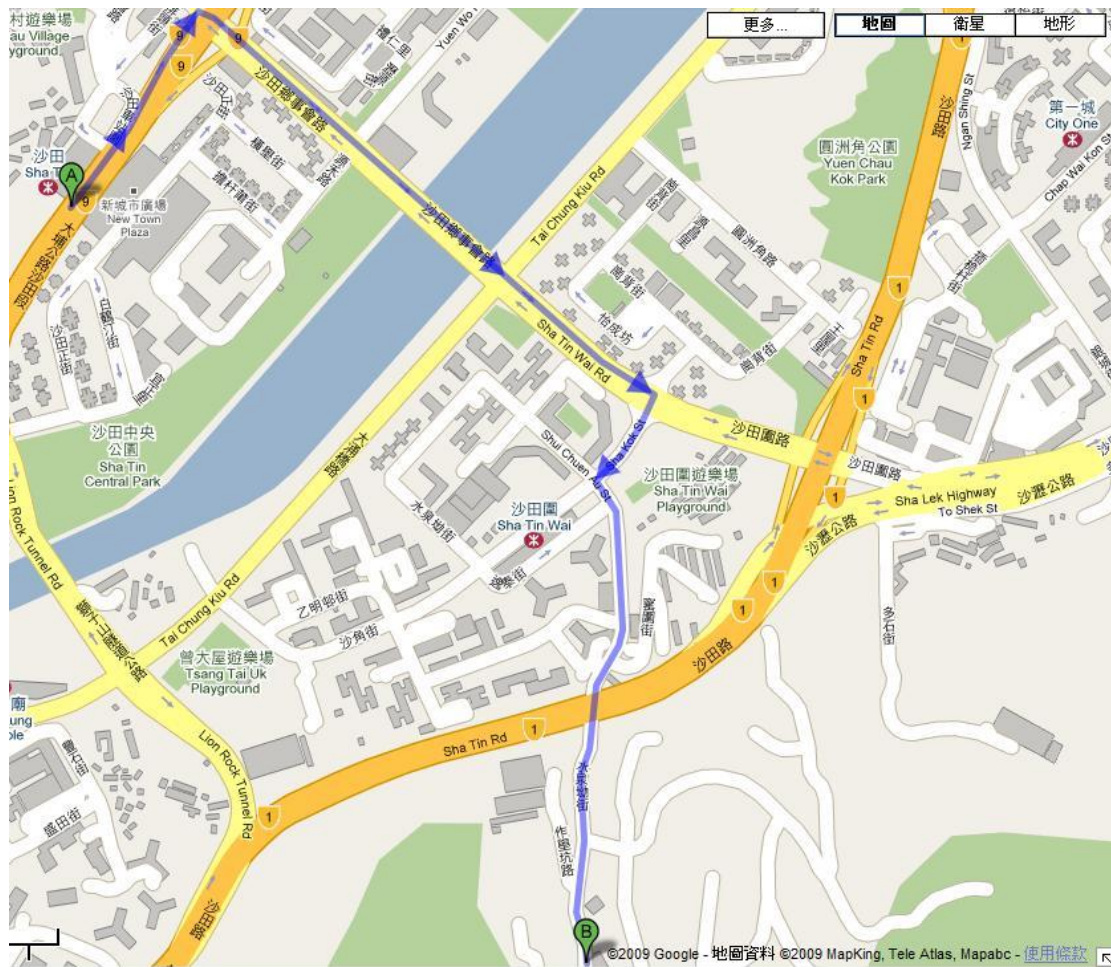

Scout Association of Hong Kong

Shatin Scout Centre

Travel Map

Address: No. 63 Shui Cheun Au Street, Tsok Pok Hang, Shatin, NT.

Transportation

Campers can take the minibus route 809k at Shatin MTR Station(A) to Tsok Pok Hang, then walk around 100 meters after crossing the gate to the centre(B)。