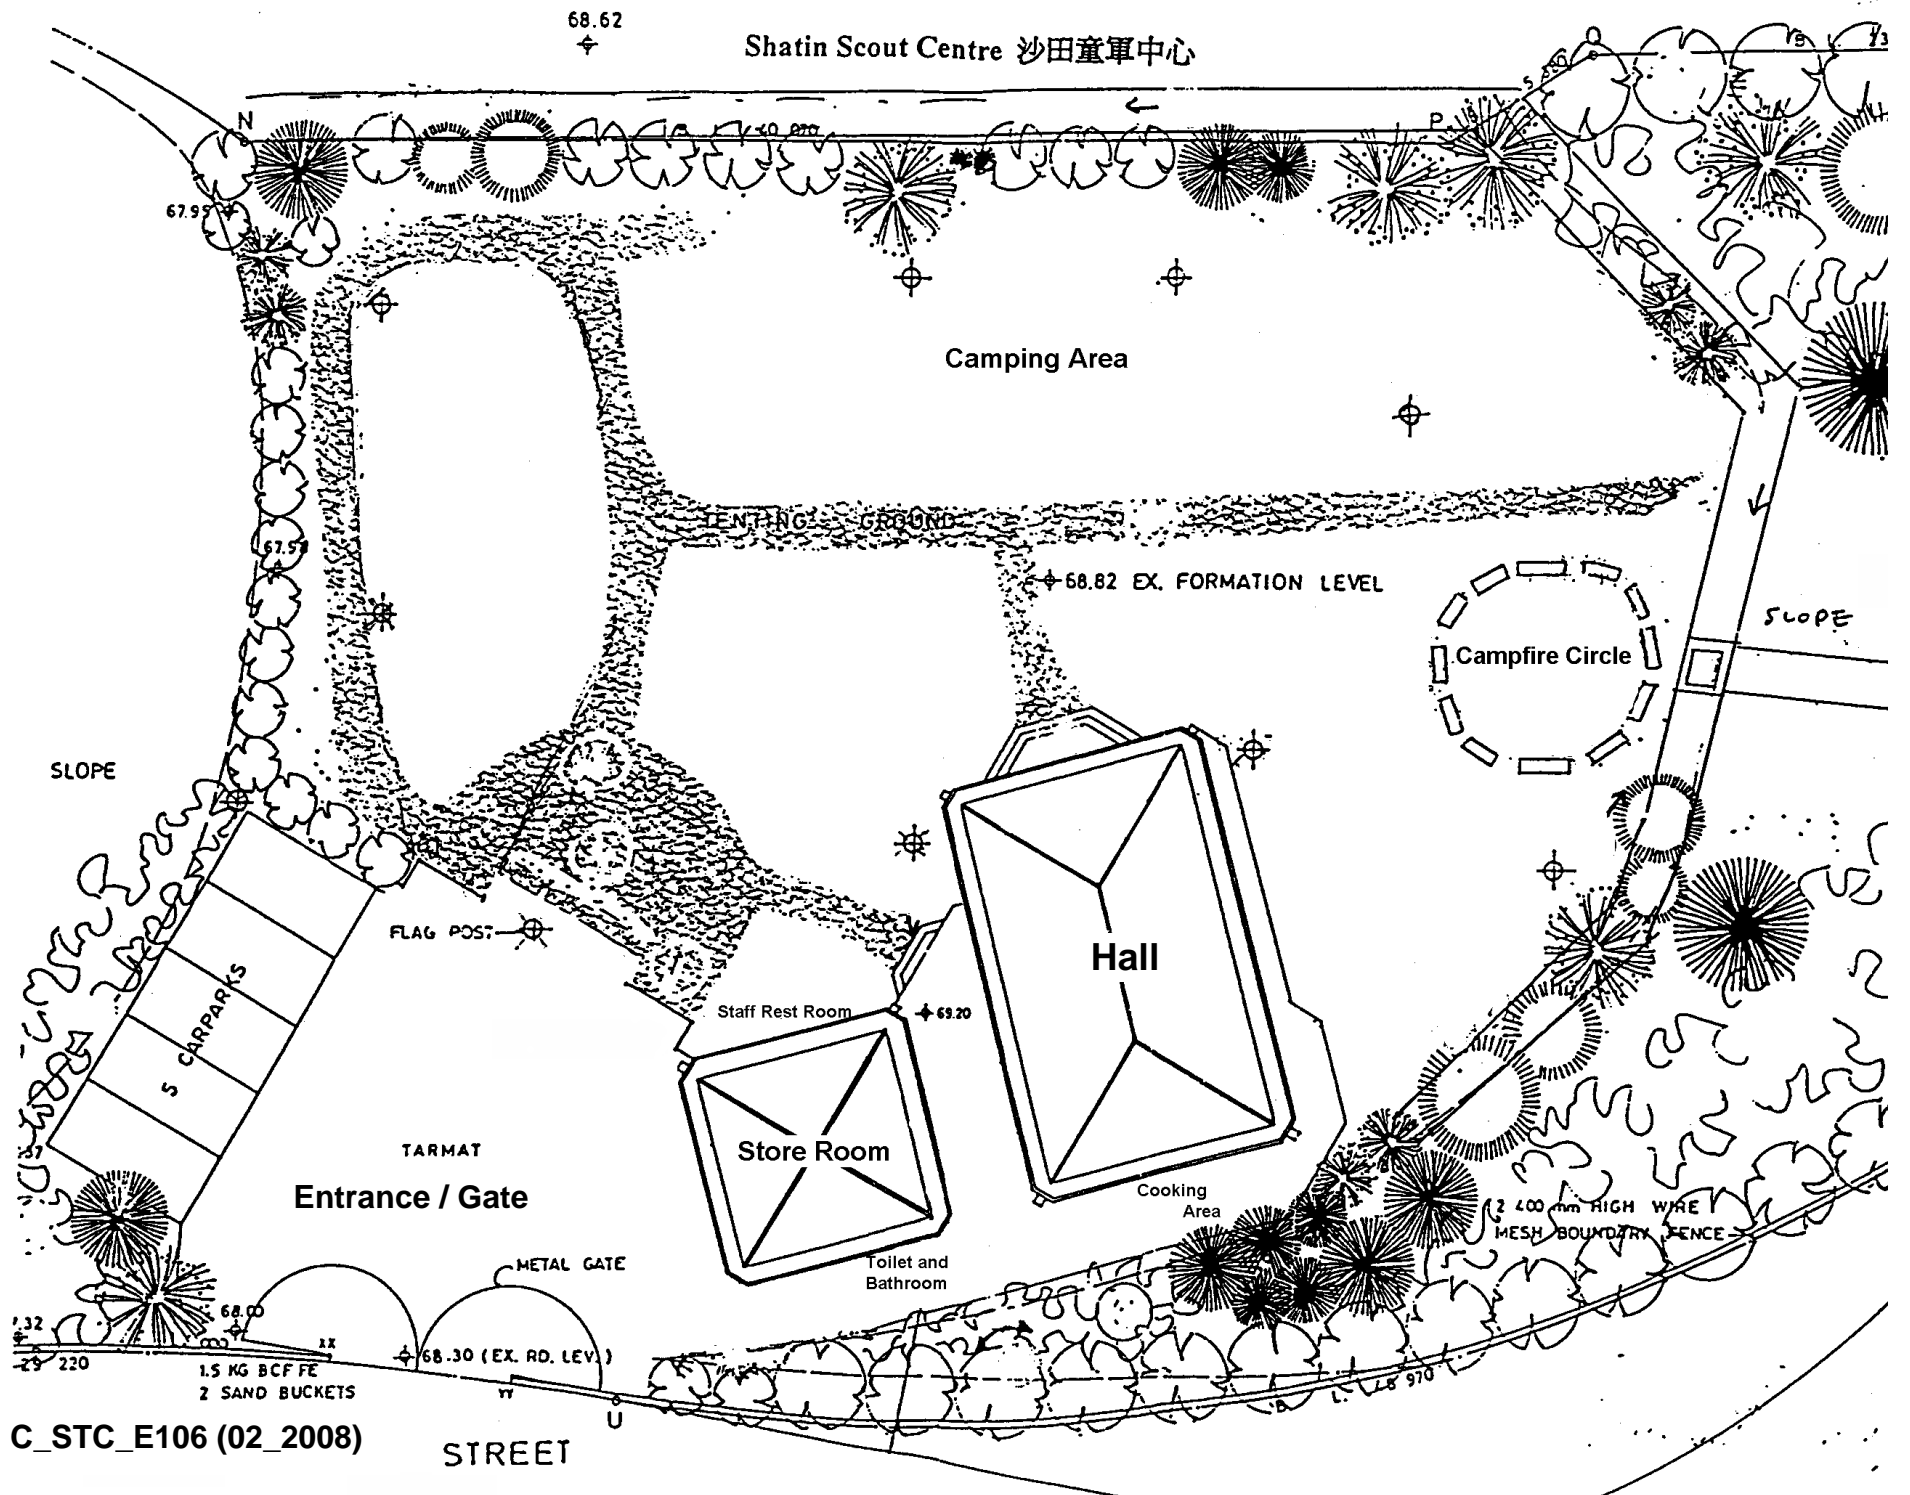

Shatin Scout Centre 沙田童軍中心

C_STC_E106 (02_2008)

STREET

1.5 KG BCF FE
2 SAND BUCKETS

68.32
68.20

68.00

68.30 (EX. RD. LEV.)

69.20

68.82 EX. FORMATION LEVEL

68.62

67.9

67.5

68.970