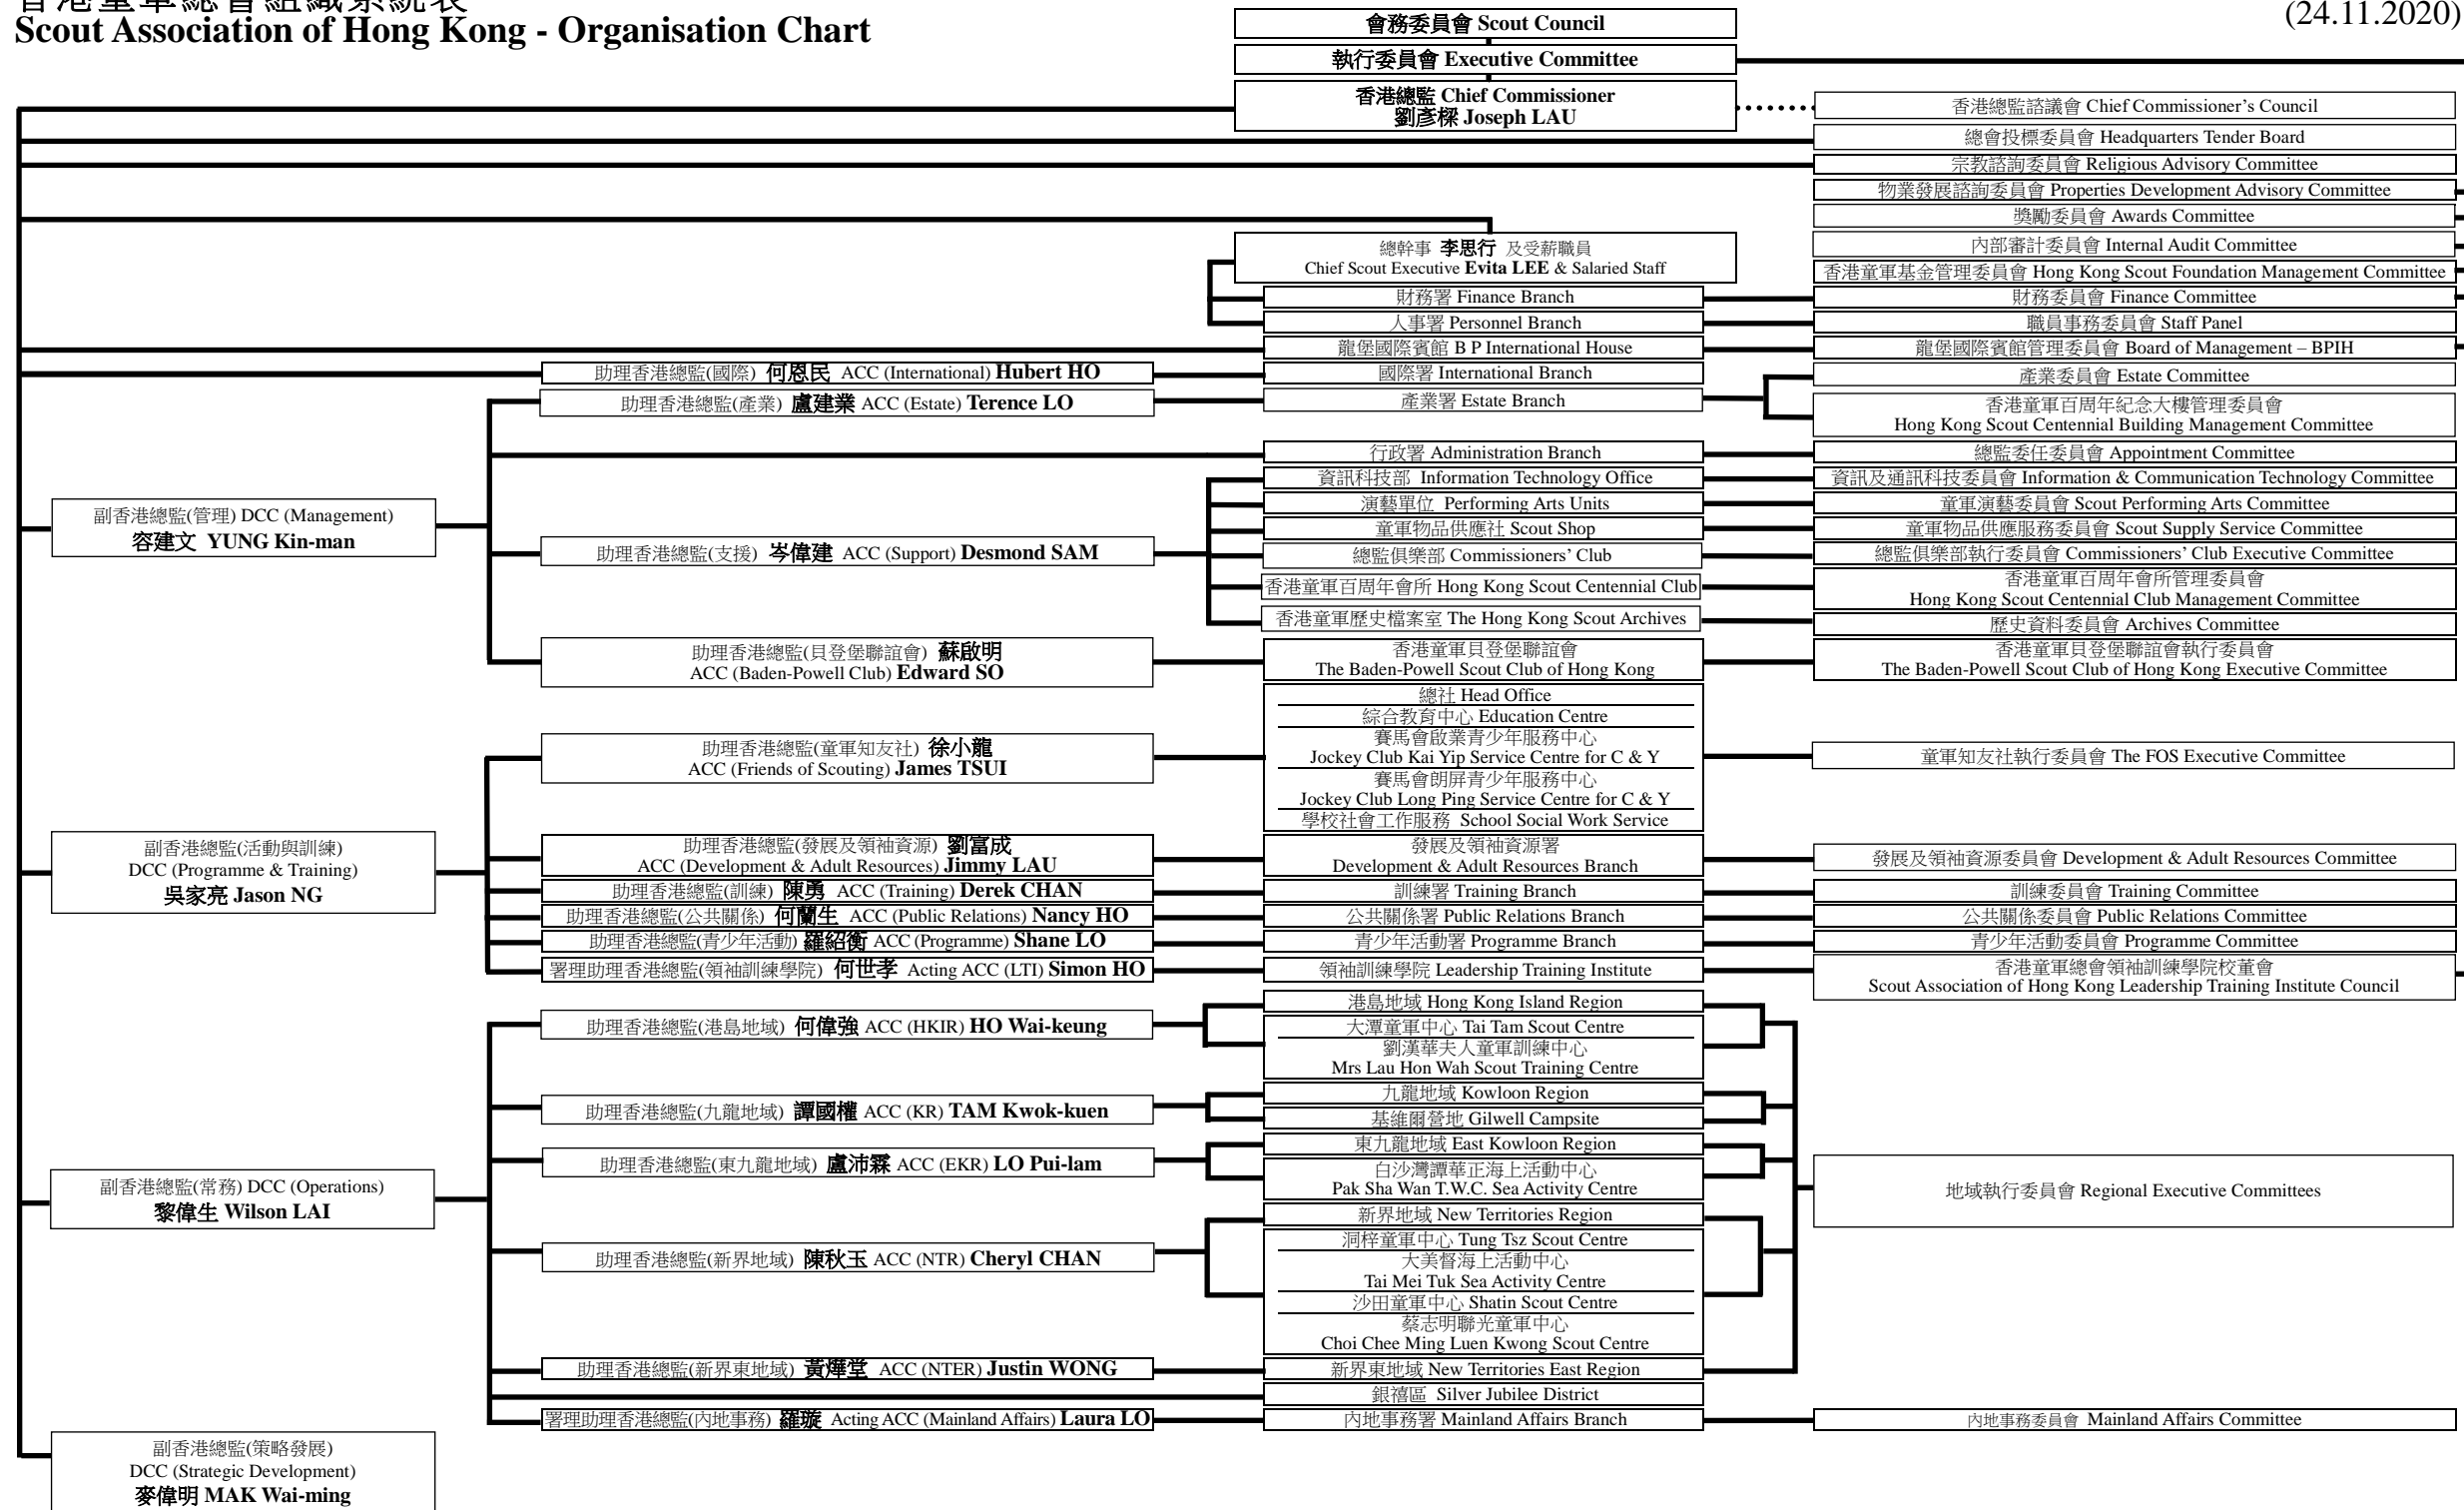

香港童軍總會組織系統表 Scout Association of Hong Kong - Organisation Chart

(24.11.2020)

DCC = Deputy Chief Commissioner
ACC = Assistant Chief Commissioner